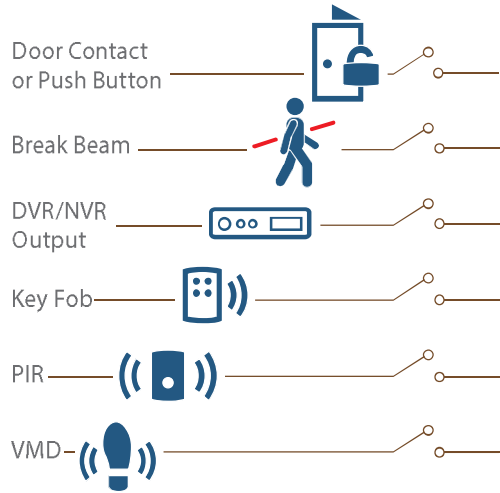

6 Alarm Inputs

**IP65**  
for use in- and outdoors

**Powerful 10W output**

Adjustable volume

1000s of pre-recorded messages

Choose from 1000s of pre-recorded messages and sounds at [voiceoff.com](http://voiceoff.com)

A free micro SD card is supplied pre-loaded with sample messages.

**Warning ...**  
This area is being monitored by CCTV for security purposes.

**Attention ...**  
Fork lift trucks are operating in this area.

**Welcome ...**  
Please help yourself to tea or coffee, a member of staff is on their way.

See more examples on the website [VoiceOFF.com](http://VoiceOFF.com)

**New!**  
RJ45 LAN

**RS485 Input**

Use another device such as a RoboPlate ANPR CCTV camera to trigger a message.

FREE with every VoiceOFF (VOX400)  
SOFT1025

**Talk-Back**

Customers with an appropriate DVR can achieve Talk-Back by connecting the DVR's line output to the VoiceOFF's line input. Two way talk would need a microphone into the DVR as well.